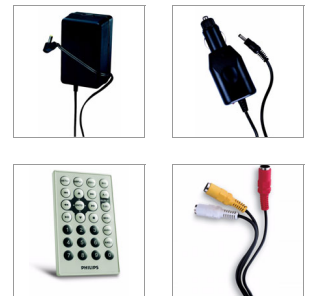

Philips
Portable DVD Player

9" LCD

PET941D

Longer movies enjoyment on the go

Enjoy your movies anytime, anywhere! The PET941D portable DVD player features 9" TFT LCD screen for your great viewing experience. You can indulge in up to 5 hours of DVD/DivX®/MPEG movies, MP3-CD/CD music and JPEG photos on the go.

Enrich your AV entertainment experience

- 9" TFT color widescreen LCD display
- Built-in stereo speakers

Extra touches for your convenience

- Up to 5-hour playback with a built-in battery*
- AC adaptor, car adaptor and AV cable included
- Few buttons for simple and easy control